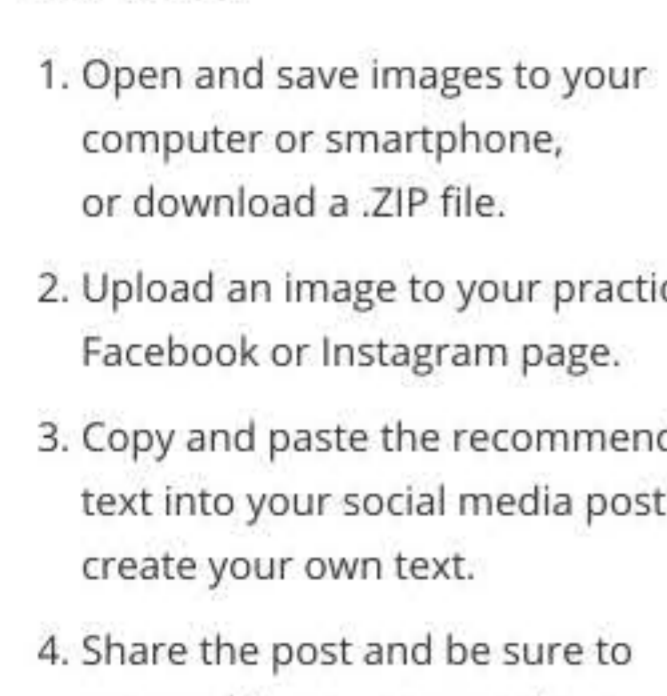

Download your free IDEXX Preventive Care social media toolkit

Fill out the form to receive social media posts that you can use instantly.

How to use

First name * **Email ***
Last name * **ZIP Code ***
Practice name * **Full-time doctors at your practice**
Your role/title * **Type of practice**
IDEXX uses the information provided to contact you about relevant products and services. You may unsubscribe from these communications at any time. For more information, read our [privacy policy](#).
[Get the toolkit](#)

Download posts individually

Open and save the images to your computer or smartphone. Or, receive all of these posts instantly by filling out the form above.